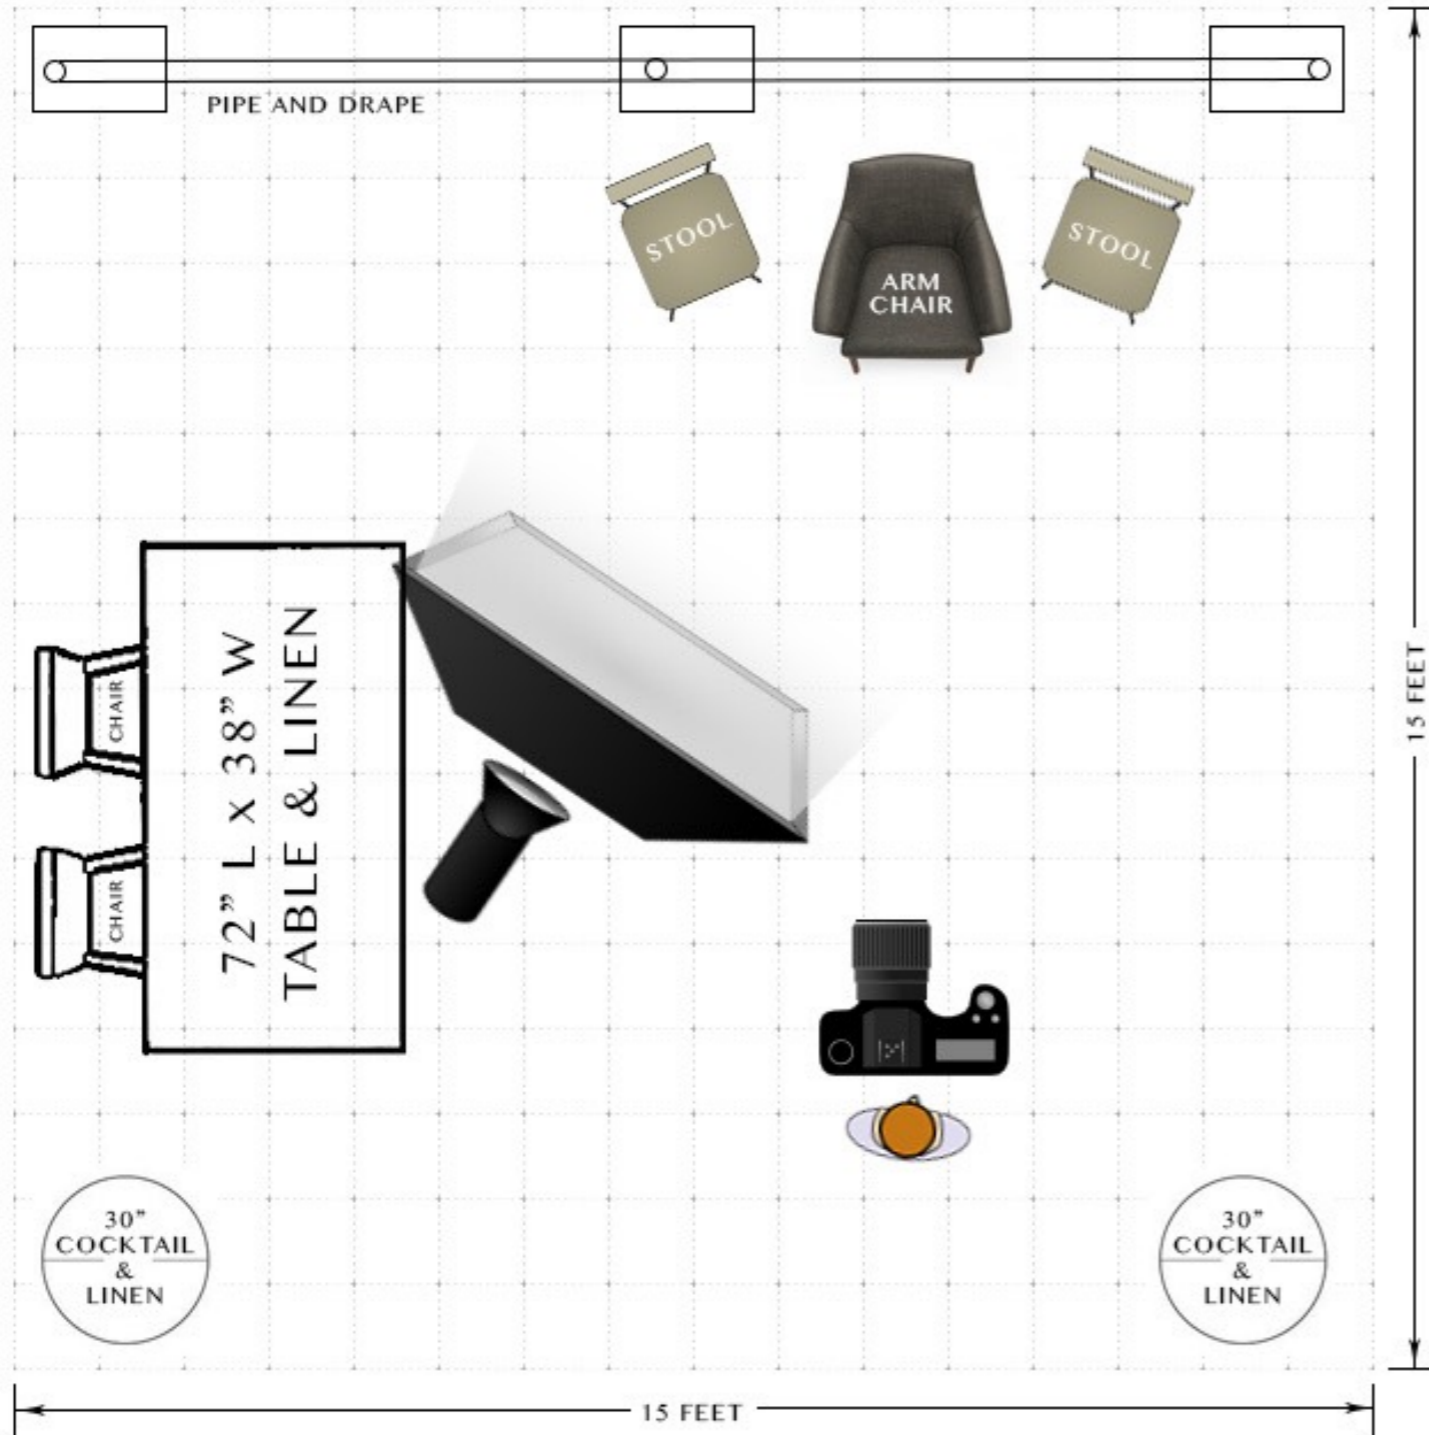

## EVENT FLOOR PLAN

## RENTALS NEEDED

- BACKDROP (PIPE AND DRAPE, ROOM WALL)
- ARM CHAIR (RENTAL OR FROM VENUE)
- 2X STOOLS (RENTAL OR FROM VENUE)
  
- 6 FOOT TABLE + LINEN
- 2X CHAIRS
- 2X 30" COCKTAIL ROUNDS
  
- 1X ELECTRICAL CIRCUIT (15 AMPS)

**15'X15' FLOOR SPACE**  
(WE CAN BE FLEXIBLE WITH THE SIZE OF THE LAYOUT)